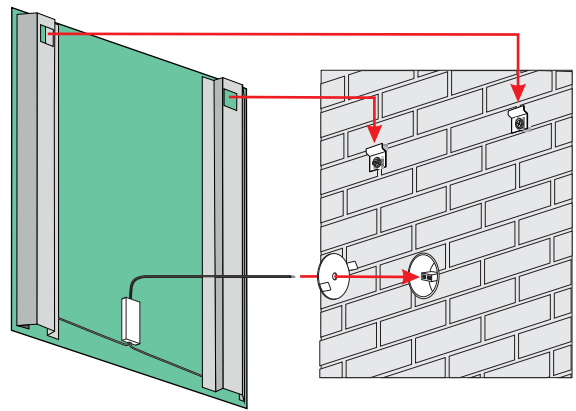

4 mm Spegel, utförande - Lackerat stål
4mm mirror, construction - varnished steel
4mm Spiegel, Konstruktion - lackierter Stahl