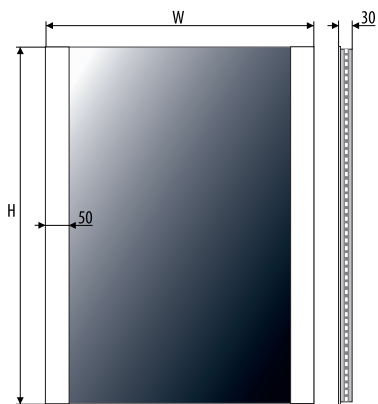

4 mm Spegel, utförande - Lackerat stål
4mm mirror, construction - varnished steel
4mmSpiegel, Konstruktion - lackierter Stahl