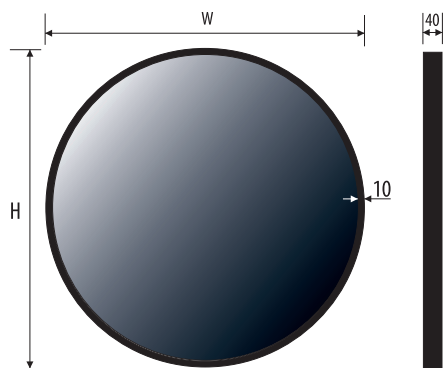

Teknisk data
Technical data, Technische daten

CORA ø 60	600	600
CORA ø 70	700	700
CORA ø 75	750	750
CORA ø 80	800	800
CORA ø 85	850	850
CORA ø 90	900	900

Ytterligare valmöjligheter på begäran
Additional elements on request / Zusatzelemente auf Anfrage

Andra valmöjligheter på begäran
Andere Abmessungen auf Anfrage
Other dimensions available on request