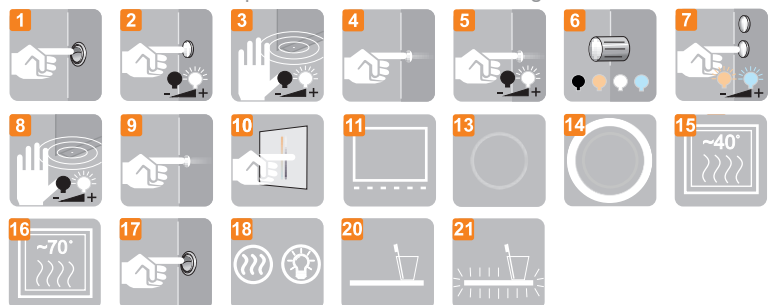

LED Färg / LED colour / LED-Farbe

Ytterligare valmöjligheter på begäran
Additional elements on request / Zusatzelemente auf Anfrage