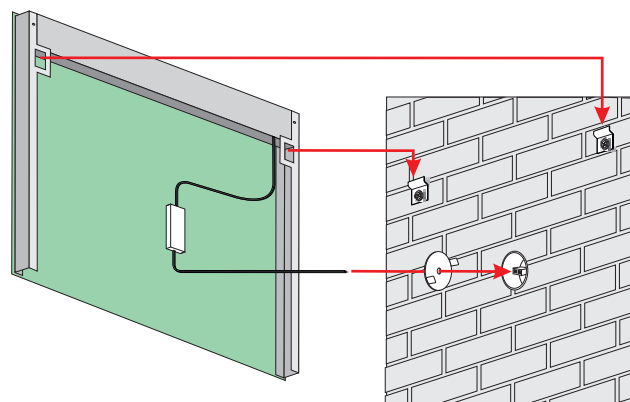

4 mm Spegel, utförande - Lackerat stål
4mm mirror, construction - varnished steel
4mm Spiegel, Konstruktion - lackierter Stahl