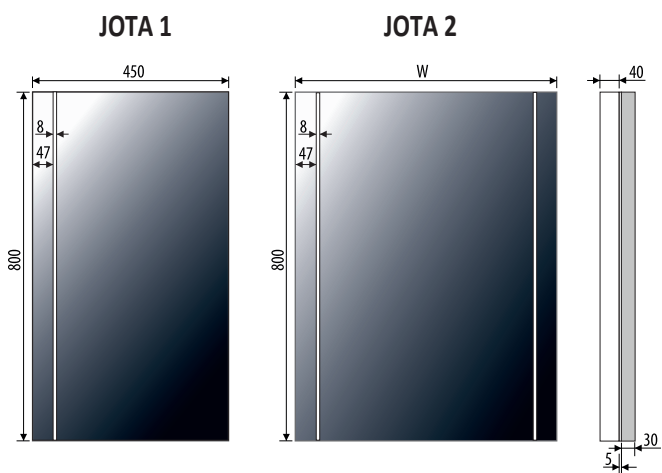

LED Färg / LED colour / LED-Farbe

- **CW**
  ~6000K
- **NW**
  ~4000K
- **WW**
  ~3000K

Teknisk data

Technical data Technische daten

	450	800	230V AC	~14,0 W
JOTA 2 60x80	600	800	230V AC	~28,0 W
JOTA 2 80x80	800	800	230V AC	~28,0 W
JOTA 2 100x80	1000	800	230V AC	~28,0 W

Andra dimensioner på begäran

Other dimensions available on request
Andere Abmessungen auf Anfrage

Ytterligare valmöjligheter på begäran

Additional elements on request / Zusatzelemente auf Anfrage

1. Touch sensor
2. Motion sensor
3. Hand sensor
4. Light sensor
5. Light sensor with light
6. Battery
7. Light sensor with light
8. Hand sensor with light
9. Hand sensor with light
10. Light sensor with light
11. Light sensor with light
13. Light sensor with light
14. Light sensor with light
15. ~40° beam angle
16. ~70° beam angle
17. Light sensor with light
18. Light sensor with light

- IP20
- IP44
- Energy Star
- LED