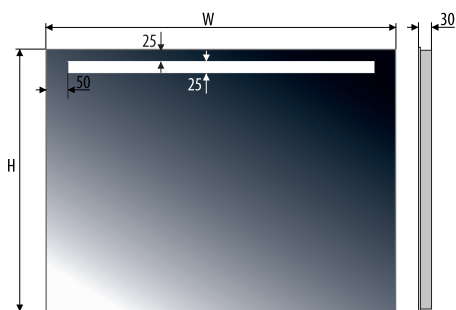

4 mm Spegel, utförande - Lackerat stål
4mm mirror, construction - varnished steel
4mm Spiegel, Konstruktion - lackierter Stahl