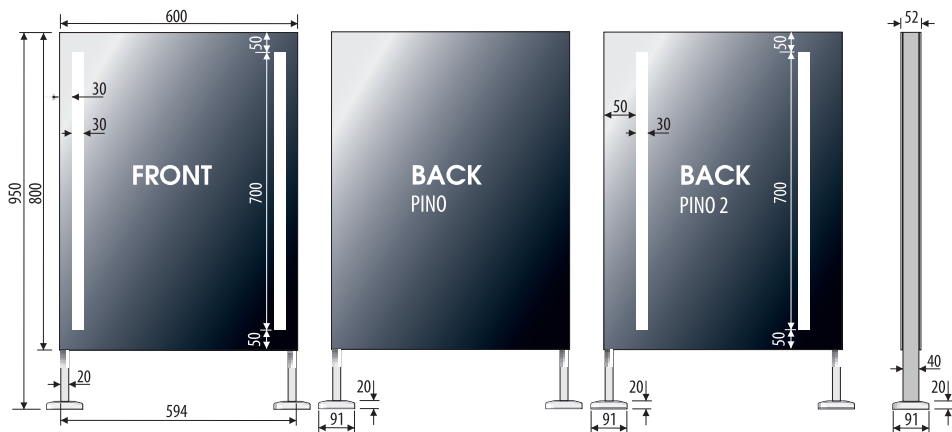

LED colour / LED-Farbe / Barva LED:

- **CW**
  ~6000K
- **CWW**
  ~4800K
- **NW**
  ~4000K
- **WW**
  ~3000K

Teknisk data   Technical data   Technische Daten

IDO 60x80

600	800	230V AC	~25,2 W

IDO I 60x80

600	800	230V AC	~50,4 W

Andra dimensioner på begäran
Other dimensions available on request
Andere Abmessungen auf Anfrage

Ytterligare valmöjligheter på begäran

Additional elements on request / Zusatzelemente auf Anfrage

1. Hand icon pointing to a screw
2. Hand icon pointing to a screw with a light bulb
3. Hand icon pointing to a light bulb with a light bulb
4. Hand icon pointing to a light bulb with a light bulb
5. Hand icon pointing to a light bulb with a light bulb
6. Hand icon pointing to a light bulb with a light bulb
7. Hand icon pointing to a light bulb with a light bulb
8. Hand icon pointing to a light bulb with a light bulb
9. Hand icon pointing to a light bulb with a light bulb
10. Hand icon pointing to a light bulb with a light bulb
12. Hand icon pointing to a light bulb with a light bulb
13. Hand icon pointing to a light bulb with a light bulb
14. Hand icon pointing to a light bulb with a light bulb
15. Hand icon pointing to a light bulb with a light bulb
17. Hand icon pointing to a light bulb with a light bulb
18. Hand icon pointing to a light bulb with a light bulb
20. Hand icon pointing to a light bulb with a light bulb
21. Hand icon pointing to a light bulb with a light bulb

- IP20
- IP44
- ETN
- LED