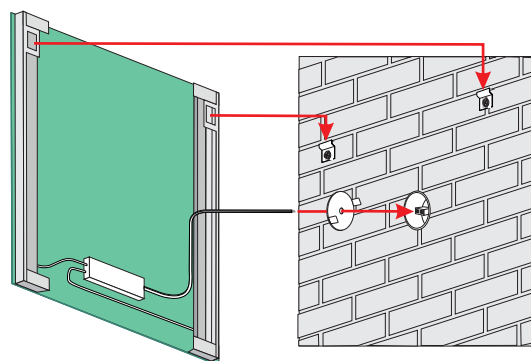

LED Färg / LED colour / LED-Farbe

- **CW**
  ~6000K
- **NW**
  ~4000K
- **WW**
  ~3000K

Teknisk data

Technical data Technische daten

	450	800	230V AC	~14,0 W
JOTA 2 60x80	600	800	230V AC	~28,0 W
JOTA 2 80x80	800	800	230V AC	~28,0 W
JOTA 2 100x80	1000	800	230V AC	~28,0 W

Andra dimensioner på begäran

Other dimensions available on request
Andere Abmessungen auf Anfrage

Ytterligare valmöjligheter på begäran

Additional elements on request / Zusatzelemente auf Anfrage

1. Touch sensor
2. Motion sensor
3. Hand sensor
4. Light sensor
5. Light sensor with light
6. Battery
7. Light sensor with light
8. Hand sensor with light
9. Hand sensor with light
10. Light sensor with light
11. Light sensor with light
13. Light sensor with light
14. Light sensor with light
15. ~40° beam angle
16. ~70° beam angle
17. Light sensor with light
18. Light sensor with light

- IP20
- IP44
- Energy Star
- LED